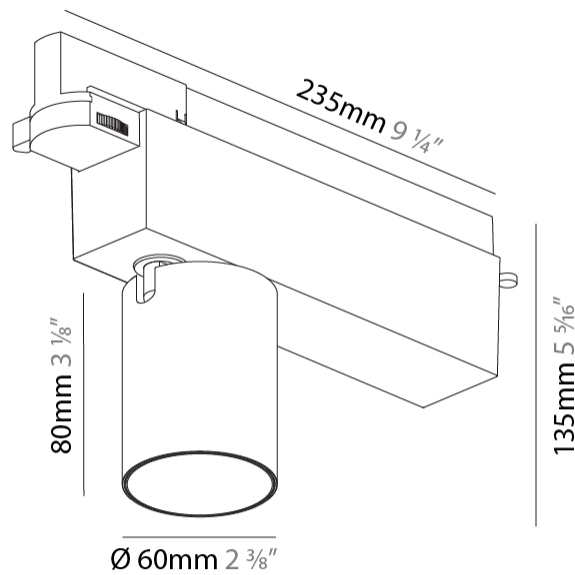

GENERAL

Series: Centriq
 Subseries: Centriq 60
 Brand: Prolicht
 Division: Architectural
 Mounting Type: Track
 Mounting Location: Ceiling
 Subcategory: Spots

PHYSICAL

Shape: Cylinder
 Diameter (mm): 60
 Diameter (in): 2 3/8
 Length (mm): 235
 Length (in): 9 1/4
 Height (mm): 135
 Height (in): 5 5/16
 Light Distribution: Adjustable / Direct
 Weight (kg): 0.897
 Weight (lbs): 1.977
 Installation Requirement: Track or profile system
 Fixture Finish: SSR / BKV / CWI / CRY / HAB / UFT / ITA / RUA / FTG / MYG / LOD / PUS / FRO / FUP / KIA / POP / BLS / SPG / MEY / GOH / GUM / CHC / COM / ABZ / JAG / OBR / MOS / ROR
 Fixture Material: Aluminum

OPTICAL

Reflector: 20 / 40 / 60
 Adjustability: Rotational 340°; Tilt 90°
 Upon Request: Special Beam Angles

RATINGS AND CERTIFICATIONS

Certified By: Certified for North American Standards
 IP rating: IP20